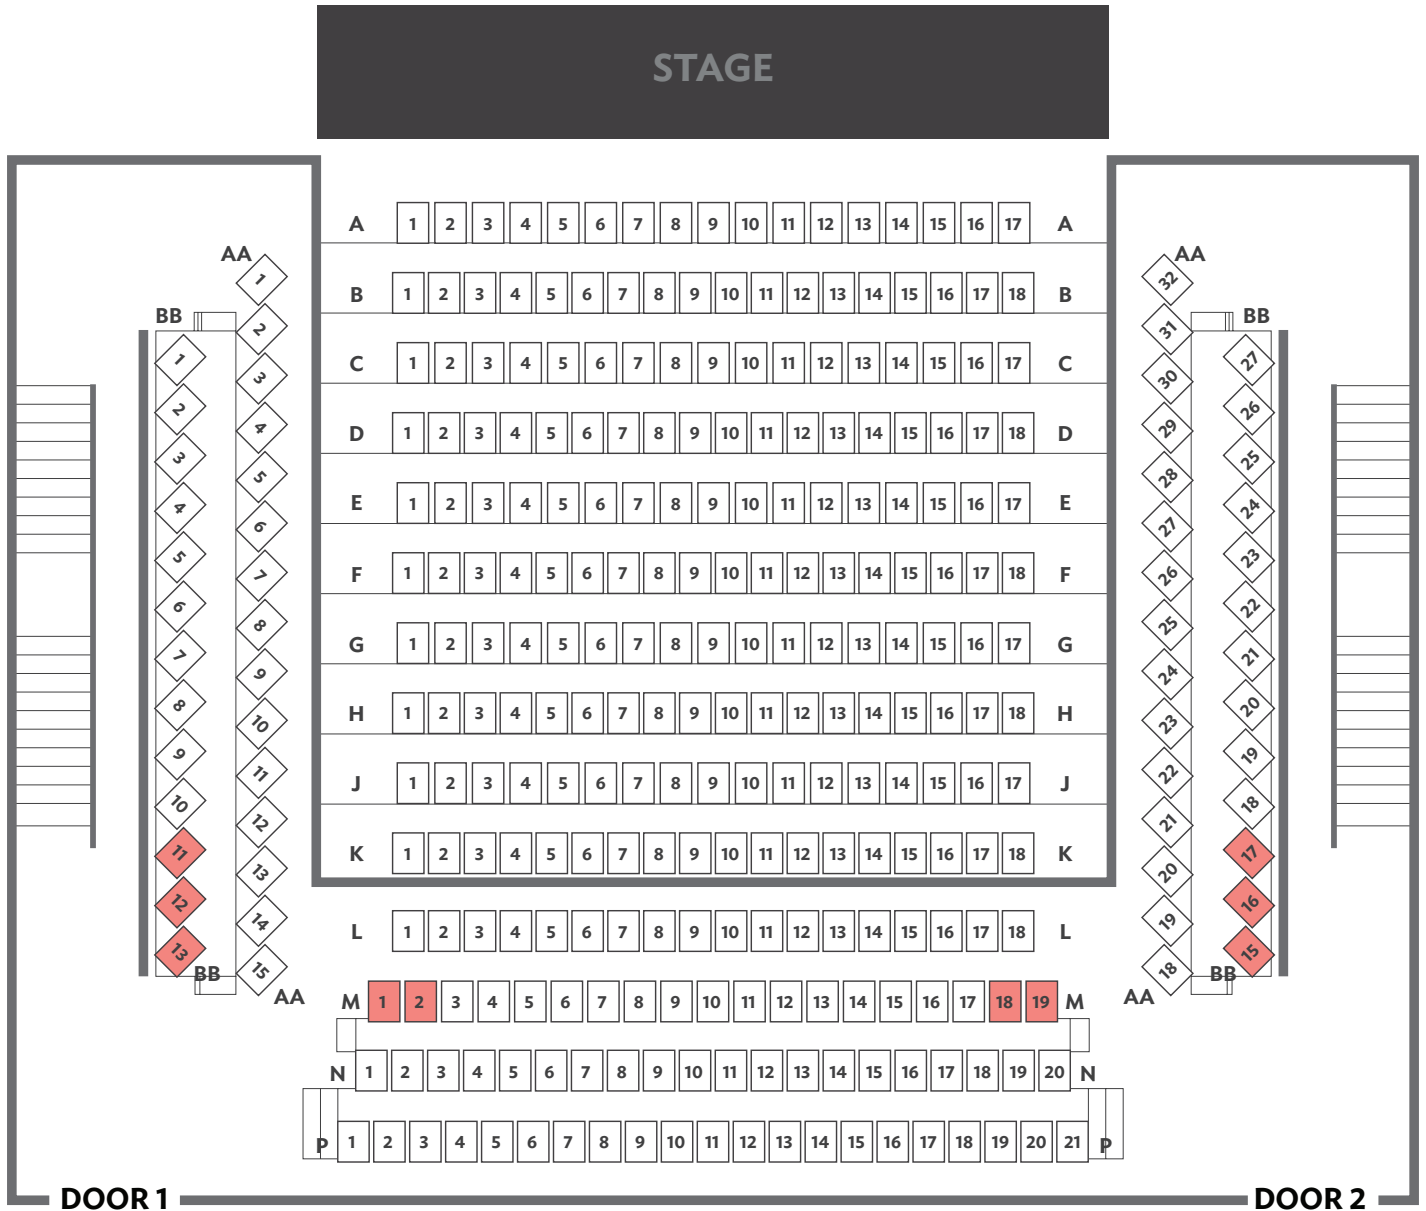

SEATING PLAN

CPAC STUDIO - STALLS

■ REMOVABLE WHEELCHAIR ACCESS SEATING

SEATING PLAN

CPAC STUDIO - BALCONY

 REMOVABLE WHEELCHAIR ACCESS SEATING